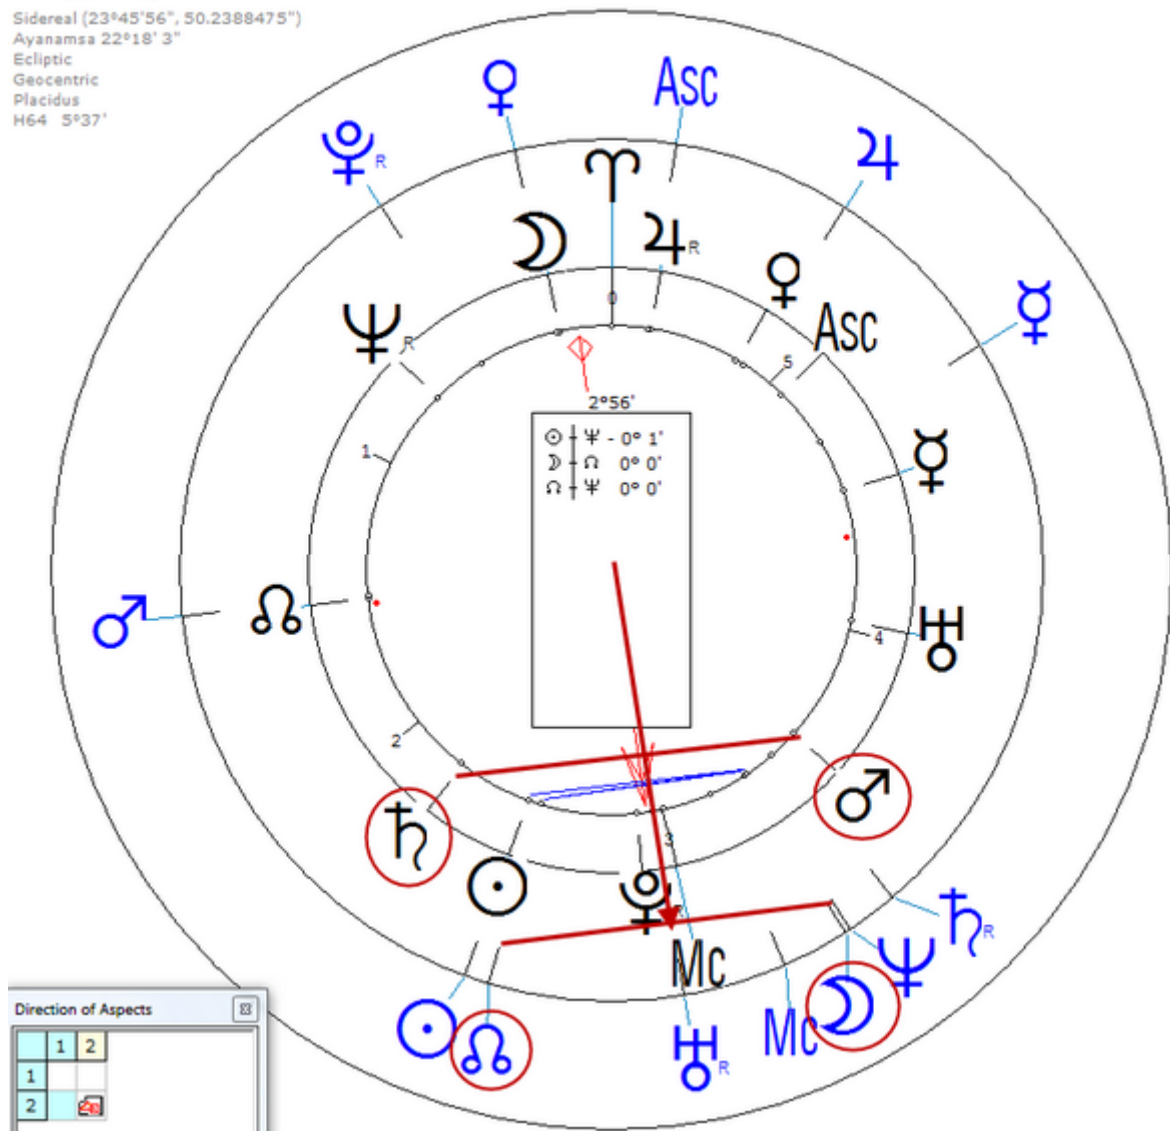

Flato, Fritz

4 January 1895 at 04:00 (= 04:00 AM)Berlin, Germany, 52n29, 13e21
German notary and lawyer.

<https://www.astro.com/astro-databank/Flato,_Fritz>

In May 1949, Fritz Flato committed suicide in New York City.

Solar Return (Harmonic 64)

Solar ☽/♋ = ♂_n/♏_n

Flato, Fritz
4 January 1895 Fri 4:00 (GMT+1) 52n29 13e21
Berlin, Germany
Sidereal (23°45'56", 50.2389475")
Ayanamsa 22°18' 3"
Ecliptic
Geocentric
Placidus
H64 5°37'